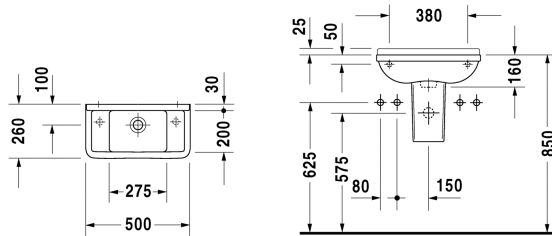

Starck 3 Handrinse basin # 0751500000 / 0751500008 / 0751500009

| < 500 mm > |

Handrinse basin	Dimension	Weight	Order number
with overflow, with tap platform, underneath glazed, 500 mm			
Colors			
00 White Alpin			
Variant			
● ●	500 x 260 mm	8.000 kilogram	0751500000
● tap hole on right side	500 x 260 mm	8.000 kilogram	0751500008
● tap hole on left side	500 x 260 mm	8.000 kilogram	0751500009
Infobox			
In combination with Siphon cover not any Pop-up drain			
Sanitary ceramics with the special WonderGliss surface finish will remain clean and attractive-looking for a long time to come. When ordering WonderGliss please add a "1" as eleventh digit to the model number.			
Accessory			
Push-open waste for washbasins with overflow		0.400 kilogram	005052
Suitable products			
Siphon cover for # 075150, 160 x 165 mm	160 x 165 mm		086518

All drawings contain the necessary measurements which are subject to standard tolerances. They are stated in mm and are non-binding. Exact measurements, in particular for customised installation scenarios, can only be taken from the finished piece.